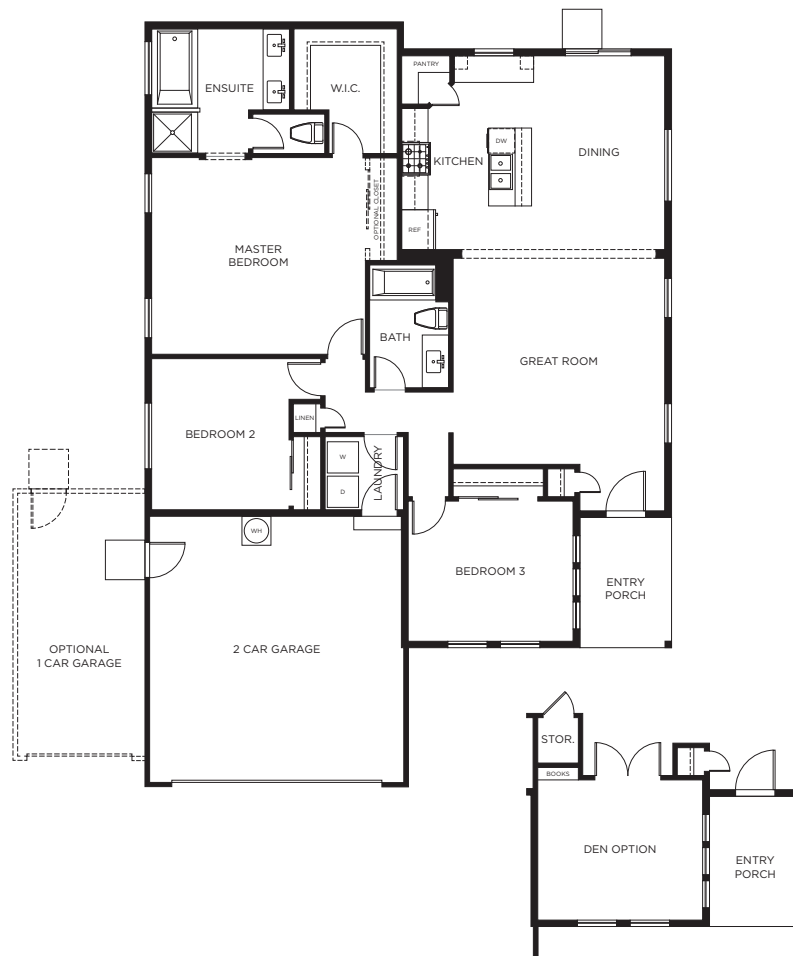

FLOOR PLANS

Plan A

3 Bedrooms, 2 Baths

1,597 sf

DONNERTRAILSLIVING.COM

FLOOR PLANS

Plan B

3 Bedrooms, 2 Baths

1,889 sf

DONNERTRAILSLIVING.COM