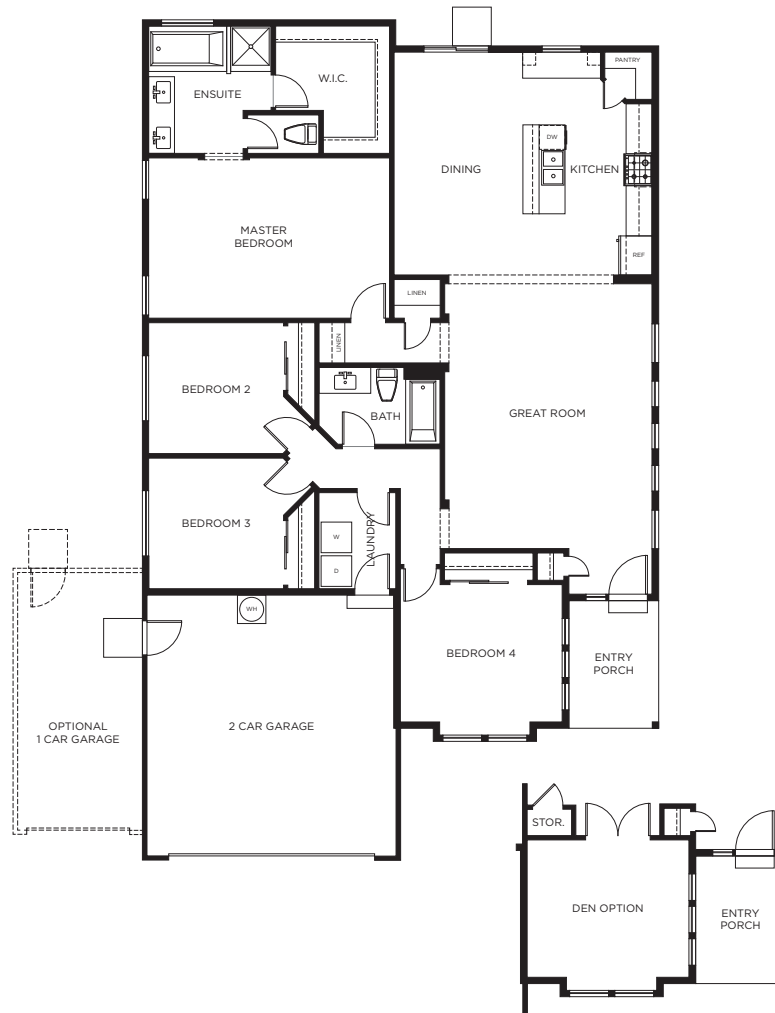

FLOOR PLANS

Plan A

3 Bedrooms, 2 Baths

1,597 sf

DONNERTRAILSLIVING.COM

FLOOR PLANS

Plan B

3 Bedrooms, 2 Baths

1,889 sf

DONNERTRAILSLIVING.COM